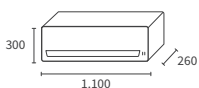

Indoor units

RPK-3.0 FSRM
RPK-4.0 FSRM