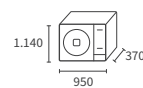

RAS-4H(V)RC2E
RAS-4H(V)NC2E